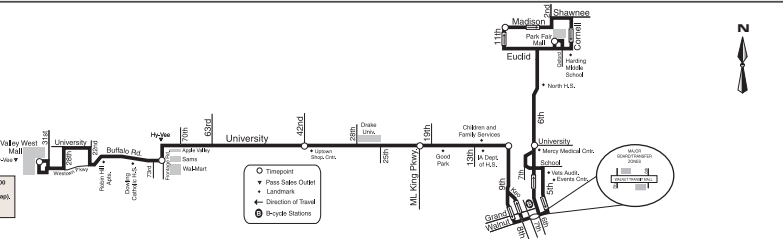

#3 UNIVERSITY - SATURDAY & SUNDAY SERVICE

WESTBOUND

Table with 8 columns: Leave Park Fair Mall, Leave 6th & University, Arr/Lv W 7th & Walnut, Leave 9th & University, Leave University & M.L. King, Leave University & 42nd, Arr/Lv Wal-Mart, Arrive Valley West Mall. Includes times for AM and PM trips.

#3 HIGHLAND-OAK PARK - SATURDAY & SUNDAY SERVICE

EASTBOUND

Table with 8 columns: Leave Valley West Mall, Leave Wal-Mart, Leave University & 42nd, Leave University & M.L. King, Leave 9th & University, Arr/Lv Walnut & W. 6th, Leave 6th & University, Leave 11th & Madison, Arrive Park Fair Mall. Includes times for AM and PM trips.

Route 3 UNIVERSITY HIGHLAND/OAK PARK Saturday & Sunday Service