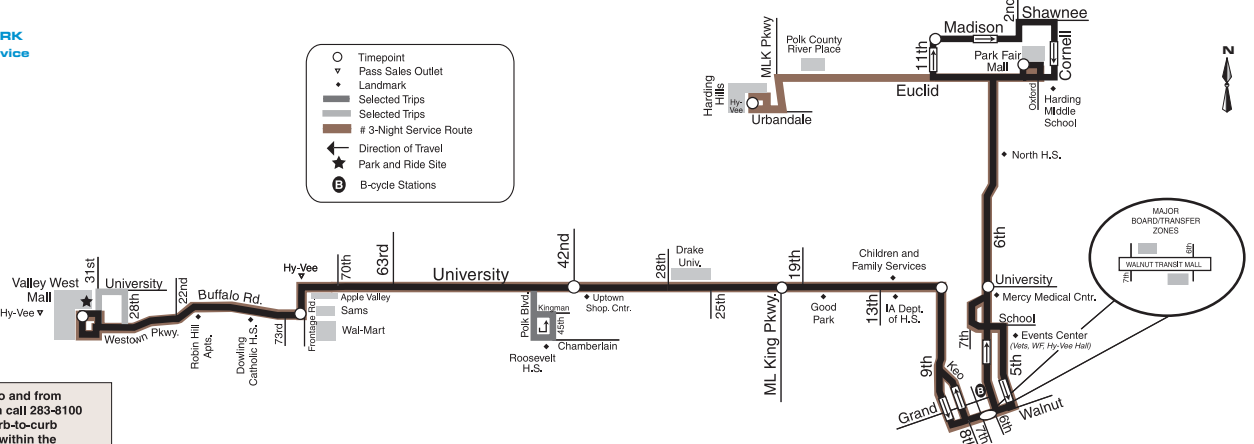

- These trips go to W 5th and Walnut.
* - These trips allow time for coordinating route transfers on Walnut between 6th & 7th. Transfer times are not guaranteed. Please see individual schedules for participating routes.
A - These buses come from the garage, arriving just before the leave time.
C - These trips connect with the #93 NW 86th Express (northbound) to Johnston at 22nd St and Westown Parkway.
S - These trips will travel to Harding Middle School via Cornell, Ovid, Columbia, Euclid and back to local routes. On school days only (Does not include Summer Session).
U - These trips serve 31st (WOWN) to University and 28th (WOWM).
W - These buses connect with the Westown Express on Westown Parkway between 31st & 22nd. The Westown Express does not pull into Valley West Mall. (See #94 Express Schedule.)
TO GARAGE: Passengers may board buses traveling to/from the garage. These buses may depart ahead of scheduled times.

SHADED GRAY TRIPS WILL TRAVEL TO ROOSEVELT HIGH SCHOOL & CHAMBERLAIN VIA POLK, CHAMBERLAIN, 45TH, KINGMAN, POLK AND BACK TO LOCAL ROUTE.

N - Refer To Map for Night Service Route.

Route 3 UNIVERSITY HIGHLAND/OAK PARK Monday - Friday Service

- Timepoint
  Pass Sales Outlet
  Landmark
  Selected Trips
  Selected Trips
  # 3-Night Service Route
  Direction of Travel
  Park and Ride Site
  B-cycle Stations

Riders traveling to and from West Des Moines can call 283-8100 and schedule curb-to-curb On Call service within the West Des Moines On Call Zone (shown on the System Route Map). Riders may transfer between the On Call service and the #3 University route to reach destination.