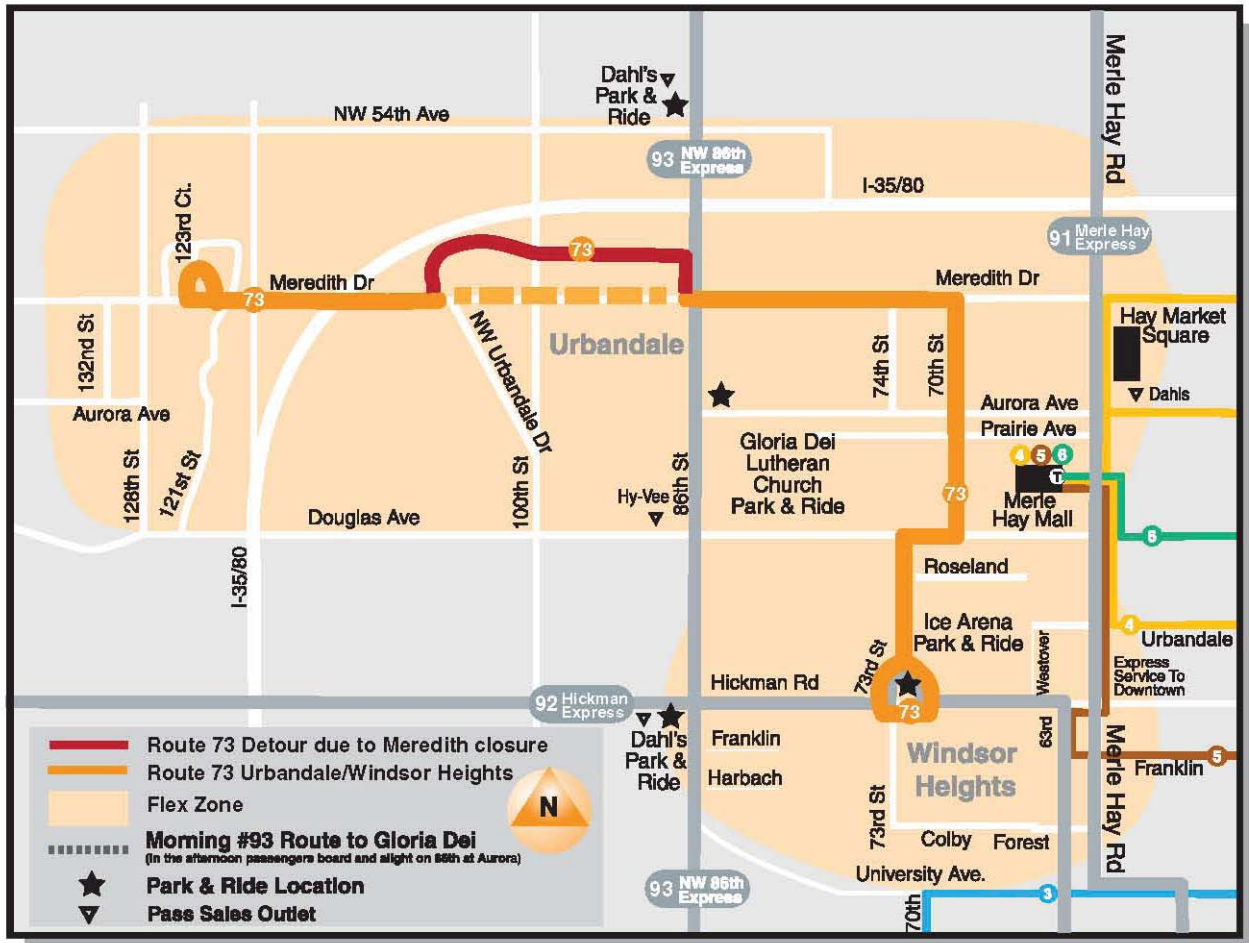

Route 73 Detour

In effective through Summer 2012

OUTBOUND

West on Meredith Drive, north on Northwest 86th Street, west Plum Drive, which turns into Northwest Urbandale Drive, then back to regular route on Meredith Drive. Flex service will continue to be offered during detour.

INBOUND

East on Meredith Drive, north on Northwest Urbandale Drive, which turns into Plum Drive, east on Plum Drive, south on Northwest 86th Street, then back to regular route on Meredith Drive. Flex service will continue to be offered during detour.