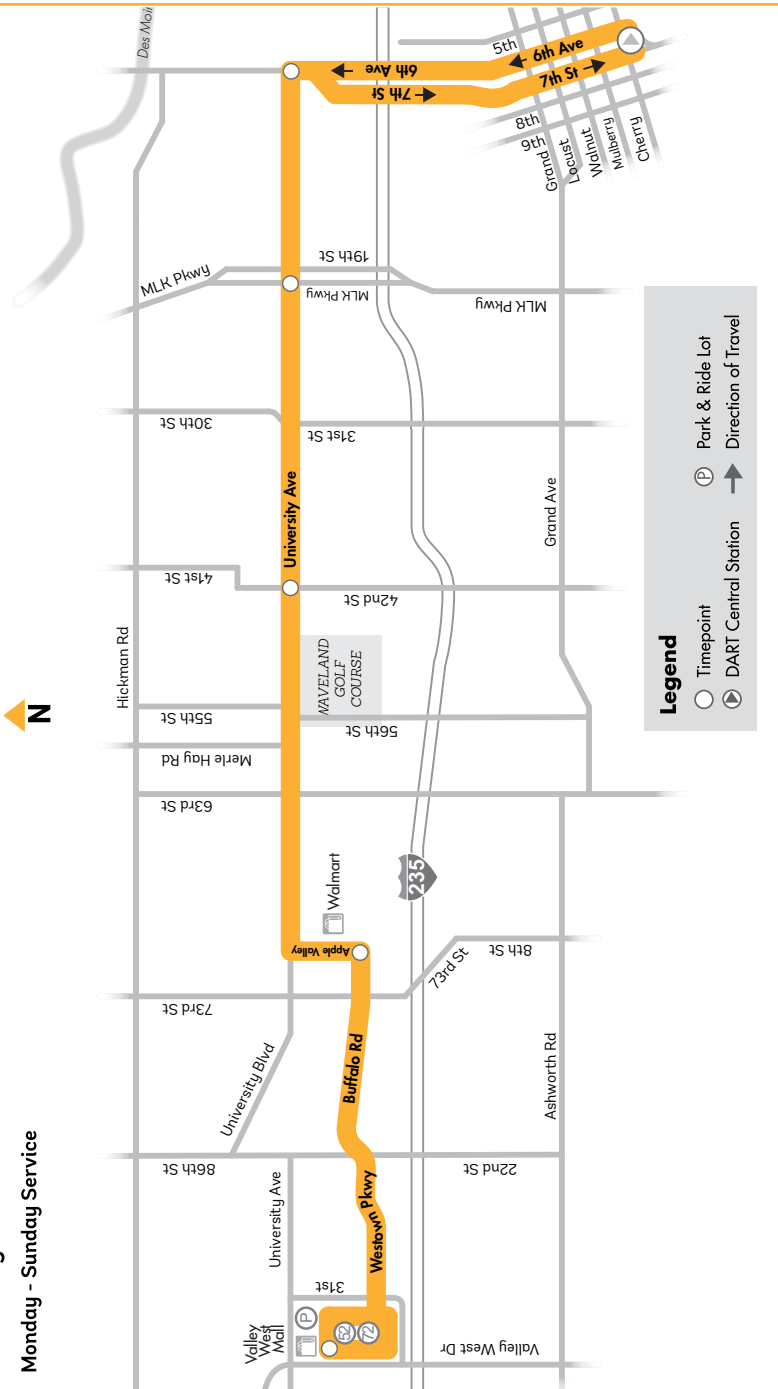

Route 3
University
Monday - Sunday Service

WESTBOUND-Outbound Monday-Friday

Street	DART Central Station	University Ave & 6th Ave	University & ML King Parkway	University & 42nd St	Wal-Mart & Buffalo Rd	Valley West Mall
Cross St						
AM	6:00	6:06	6:10	6:15	6:23	6:29
	6:20	6:26	6:30	6:35	6:43	6:49
	6:40	6:46	6:50	6:55	7:04	7:11
	7:00	7:06	7:10	7:15	7:24	7:31
	7:20	7:26	7:30	7:35	7:44	7:51
	7:40	7:47	7:51	7:56	8:04	8:10
	8:00	8:07	8:11	8:16	8:23	8:29
	8:20	8:27	8:31	8:36	8:43	8:49
	8:40	8:47	8:51	8:56	9:03	9:09
	9:00	9:07	9:11	9:16	9:23	9:29
	9:30	9:37	9:41	9:47	9:55	10:01
	10:00	10:07	10:11	10:17	10:25	10:31
	10:30	10:37	10:41	10:47	10:55	11:01
	11:00	11:07	11:11	11:17	11:25	11:31
	11:30	11:37	11:41	11:47	11:55	12:01
PM	12:00	12:07	12:11	12:17	12:25	12:31
	12:30	12:37	12:41	12:47	12:55	1:01
	1:00	1:07	1:11	1:17	1:25	1:31
	1:30	1:37	1:41	1:47	1:55	2:01
	2:00	2:07	2:11	2:17	2:25	2:31
	2:30	2:38	2:42	2:48	2:57	3:03
	3:00	3:08	3:12	3:18	3:27	3:34
	3:20	3:28	3:32	3:38	3:47	3:54
	3:40	3:48	3:52	3:58	4:07	4:14
	4:00	4:08	4:12	4:18	4:27	4:34
	4:20	4:28	4:32	4:38	4:47	4:54
	4:40	4:49	4:53	4:59	5:10	5:19
	5:00	5:09	5:13	5:19	5:29	5:38
	5:20	5:29	5:33	5:40	5:48	5:56
	5:40	5:48	5:52	5:58	6:06	6:13
	6:15	6:21	6:25	6:30	6:38	6:45
	6:45	6:51	6:55	7:00	7:08	7:15
	7:45	7:50	7:53	7:58	8:05	8:11
	8:45	8:50	8:53	8:58	9:05	9:11
	9:45	9:50	9:53	9:58	10:05	10:11

EASTBOUND-Inbound Monday-Friday

Street	Valley West Mall	Wal-Mart & Buffalo Rd	University & 42nd St	University & ML King Parkway	6th Ave & University	DART Central Station
Cross St						
AM	5:45	5:51	6:00	6:06	6:10	6:19
	6:04	6:10	6:19	6:25	6:29	6:38
	6:24	6:30	6:39	6:45	6:49	6:58
	6:44	6:50	6:59	7:05	7:09	7:18
	7:04	7:11	7:20	7:27	7:31	7:40
	7:23	7:30	7:39	7:47	7:51	8:00
	7:44	7:51	8:00	8:07	8:11	8:20
	8:04	8:11	8:20	8:27	8:31	8:40
	8:21	8:28	8:36	8:42	8:46	8:54
	8:50	8:57	9:05	9:11	9:15	9:23
	9:19	9:27	9:35	9:41	9:45	9:53
	9:49	9:57	10:05	10:11	10:15	10:23
	10:19	10:27	10:35	10:41	10:45	10:53
	10:49	10:57	11:05	11:11	11:15	11:23
	11:19	11:27	11:35	11:41	11:45	11:53
	11:49	11:57	12:05	12:11	12:15	12:23
PM	12:19	12:27	12:35	12:41	12:45	12:53
	12:49	12:57	1:05	1:11	1:15	1:23
	1:19	1:27	1:35	1:41	1:45	1:53
	1:49	1:57	2:05	2:11	2:15	2:23
	2:18	2:26	2:34	2:41	2:45	2:53
	2:43	2:51	2:59	3:06	3:10	3:18
	3:04	3:12	3:21	3:28	3:32	3:40
	3:24	3:32	3:41	3:48	3:52	4:00
	3:43	3:51	4:00	4:07	4:11	4:20
	4:02	4:11	4:20	4:26	4:30	4:39
	4:22	4:31	4:40	4:46	4:50	4:59
	4:41	4:50	5:00	5:06	5:10	5:19
	5:03	5:14	5:23	5:29	5:33	5:40
	5:36	5:45	5:53	5:59	6:03	6:10
	6:07	6:15	6:23	6:29	6:33	6:40
	7:08	7:16	7:24	7:30	7:33	7:40
	8:09	8:16	8:24	8:30	8:33	8:40
	9:09	9:16	9:24	9:30	9:33	9:40
	10:13	10:20	10:27	10:32	10:35	10:40

WESTBOUND-Outbound Saturday & Sunday