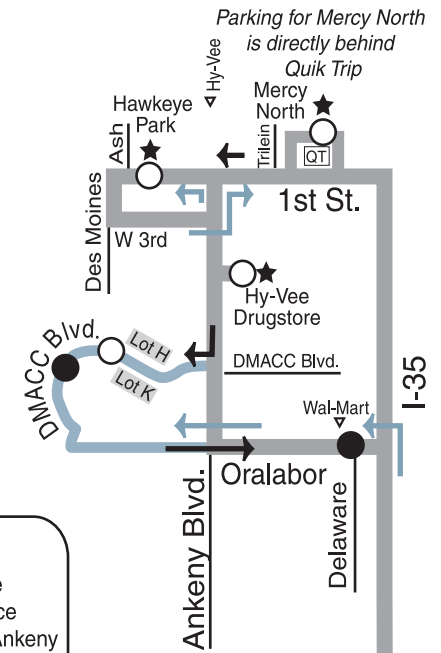

ANKENY		Leave Des Moines			ANKENY		
	Leave Hy-Vee Drugstore	DMACC Ankeny Campus	DMACC Urban Campus 7th & Laurel	Leave Grand & W. 7th	Leave Locust & W. 7th	Arrive/Leave Mercy North	Leave Hawkeye Park	Arrive Hy-Vee Drugstore
PM	2:15	2:22	2:42	2:45	2:52	1:42/2:04	2:10	2:15
	3:40	3:47	4:07	4:10	4:17	3:12	3:18	3:23
	4:10	4:17	4:37	4:40	4:47	3:42	3:48	3:53
	4:40	4:47	5:07	5:10	5:17	4:12	4:18	4:23
	5:10	5:17	5:37	5:40	5:47	5:07	5:13	5:18
	5:30	5:37	5:57	6:00	TO GARAGE	6:07	6:13	6:18
	5:55	6:02	6:22	6:25	TO GARAGE	----	----	----
	6:25	6:32	6:52	6:55	TO GARAGE	----	----	----

¹ - Passengers traveling to/from the State Capitol area may transfer to/from the D-Line on Locust (EB) or Grand (WB). Routes #1, #4 & #7 also serve stops east of 2nd Ave. Please refer to the regular route schedules for time and route information.

+ - This trip goes to Mercy North via Ankeny Blvd and 1st St. to begin trips that travel via Ankeny stops, DMACC Ankeny Campus and DMACC Urban Campus to downtown Des Moines. Bus leaves Mercy North at 2:04 p.m. (See map for direction of travel after 1:30 p.m.)

SHADED GRAY TRIP WILL NOT SERVE DMACC URBAN OR ANKENY CAMPUSES. BUS TRAVELS TO ANKENY VIA LOCUST, 2ND AND I-235.

Route 98 ANKENY EXPRESS