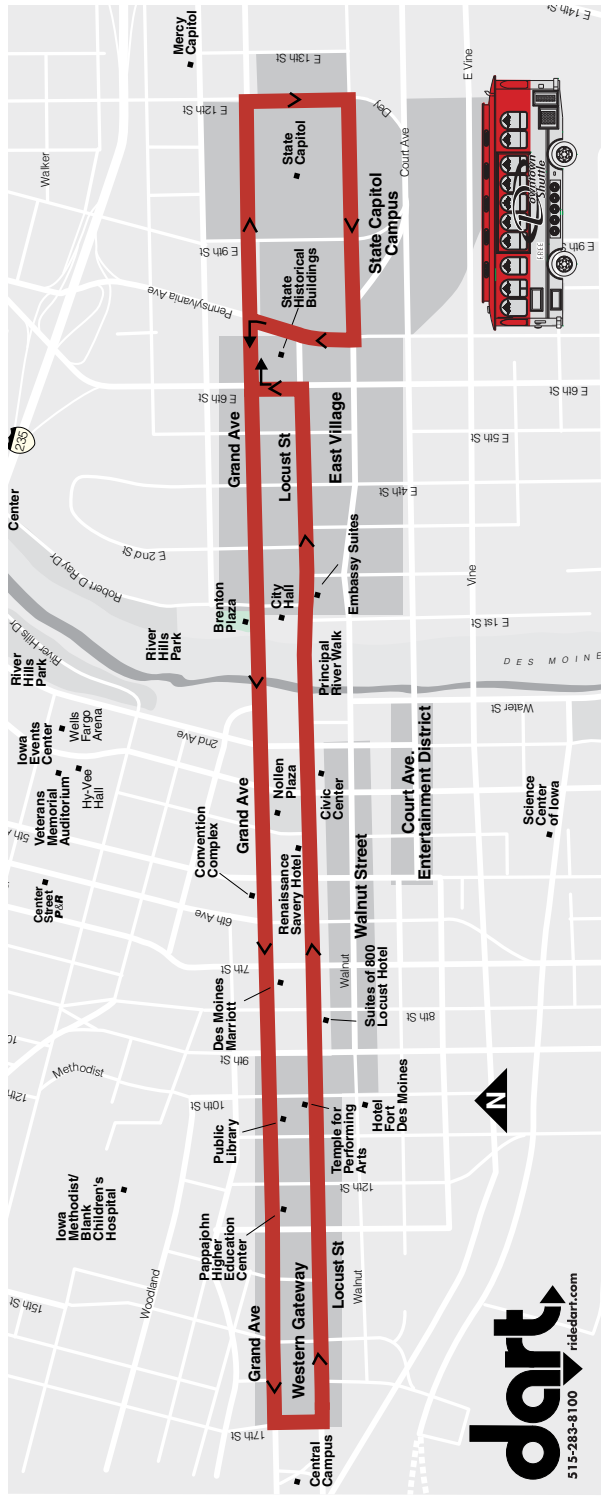

Effective June 10, 2012

FREE

D-Line
Downtown Shuttle

Monday- Friday
7:00 a.m. - 6:00 p.m.

Shuttle runs
every 10 minutes.

The D-Line operates from the East Village to Central Campus. Hop on at any D-Line stop, located at every block, along the shuttle route and ride to work, to eat, to play -
Go Downtown!

Shuttle funding provided by:
Operation Downtown and DART.

dart
 515-283-8100
 ridedart.com